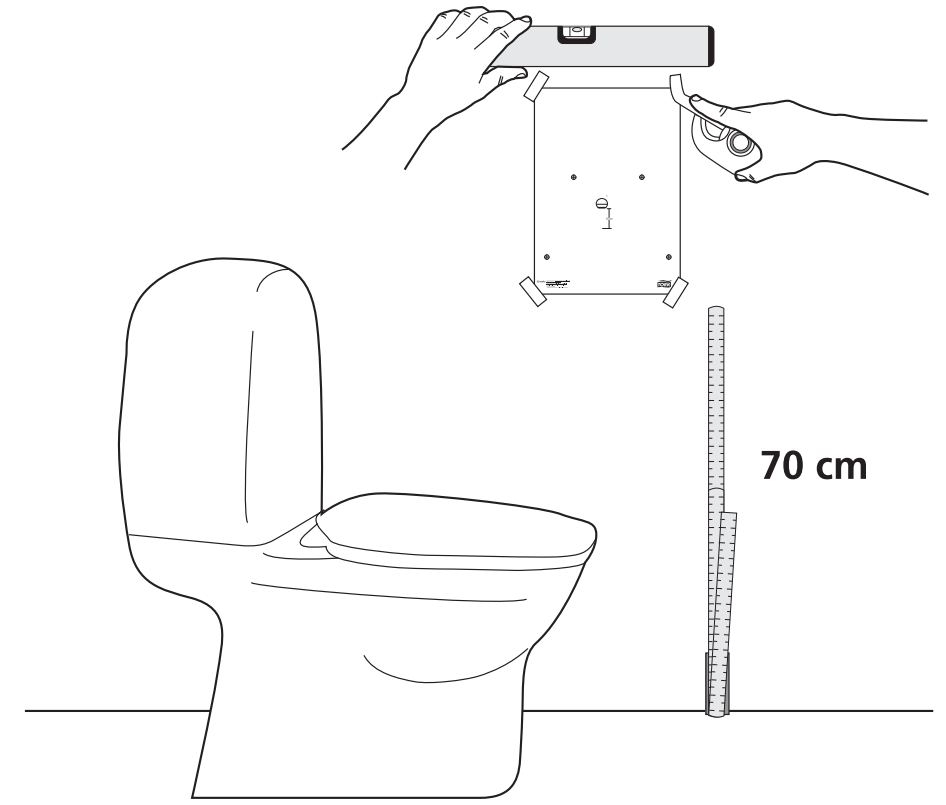

European Community Design Registration RCD 000929971

Jumbo Toilet Roll Dispenser

T1

Elevation
Design

3.

4.

1.

2.

3.

1.

2.

3.

 x 4

 x 4

4.

1.