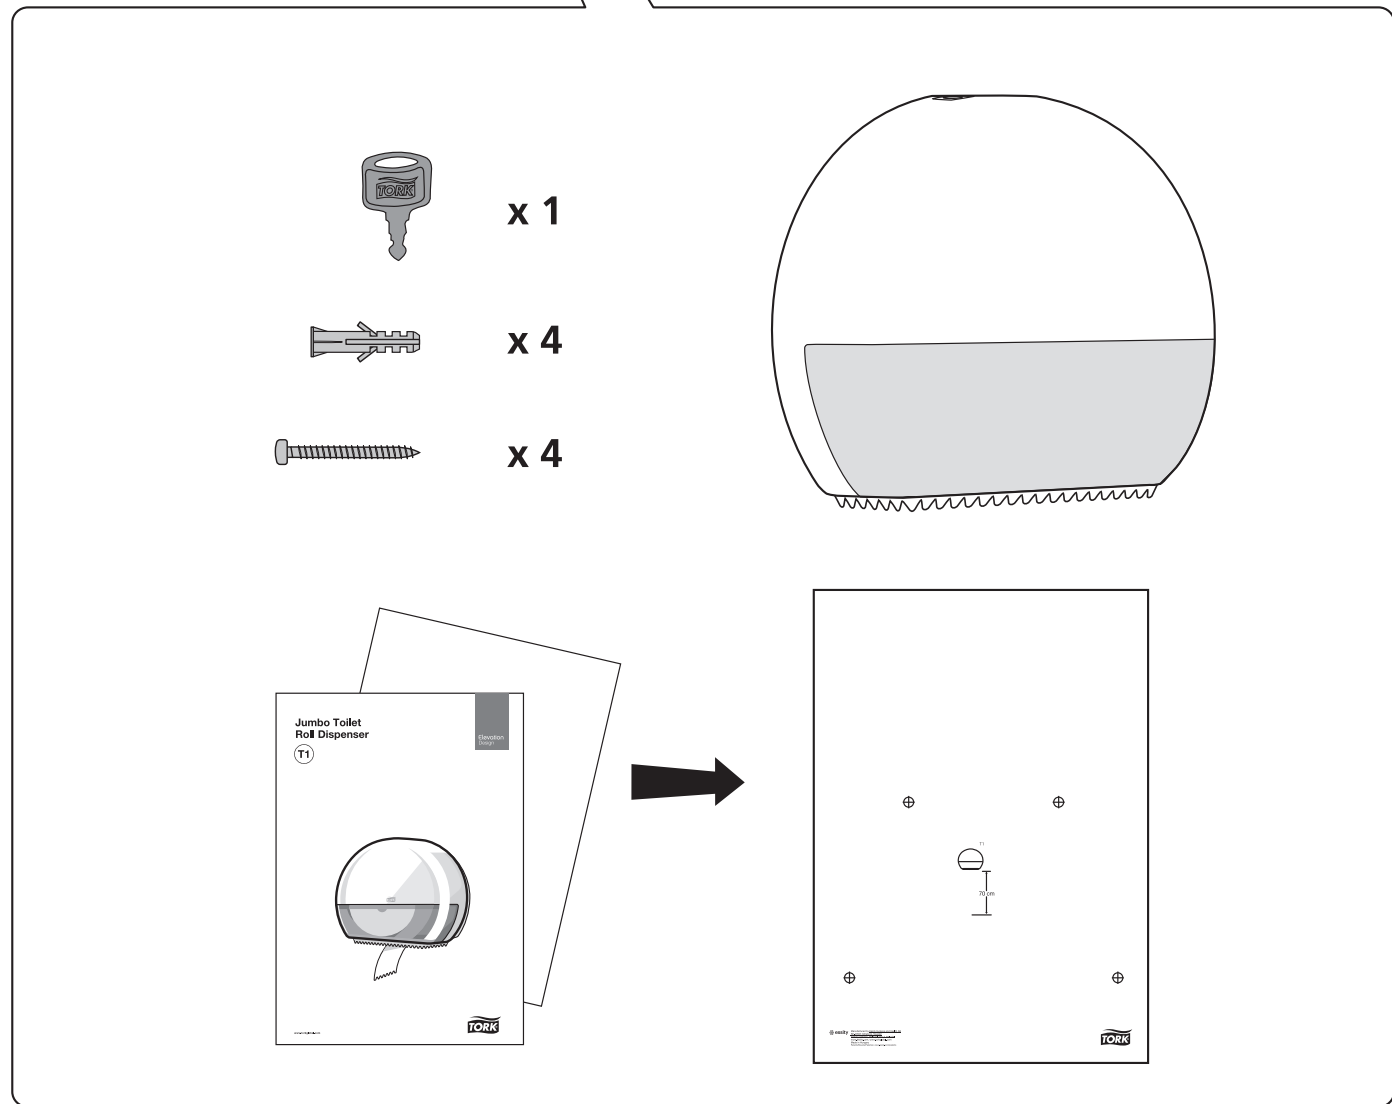

European Community Design Registration RCD 000929971

Jumbo Toilet Roll Dispenser

T1

Elevation
Design

3.

4.

1.

2.

3.

1.

2.

3.

 x 4

 x 4

4.

1.