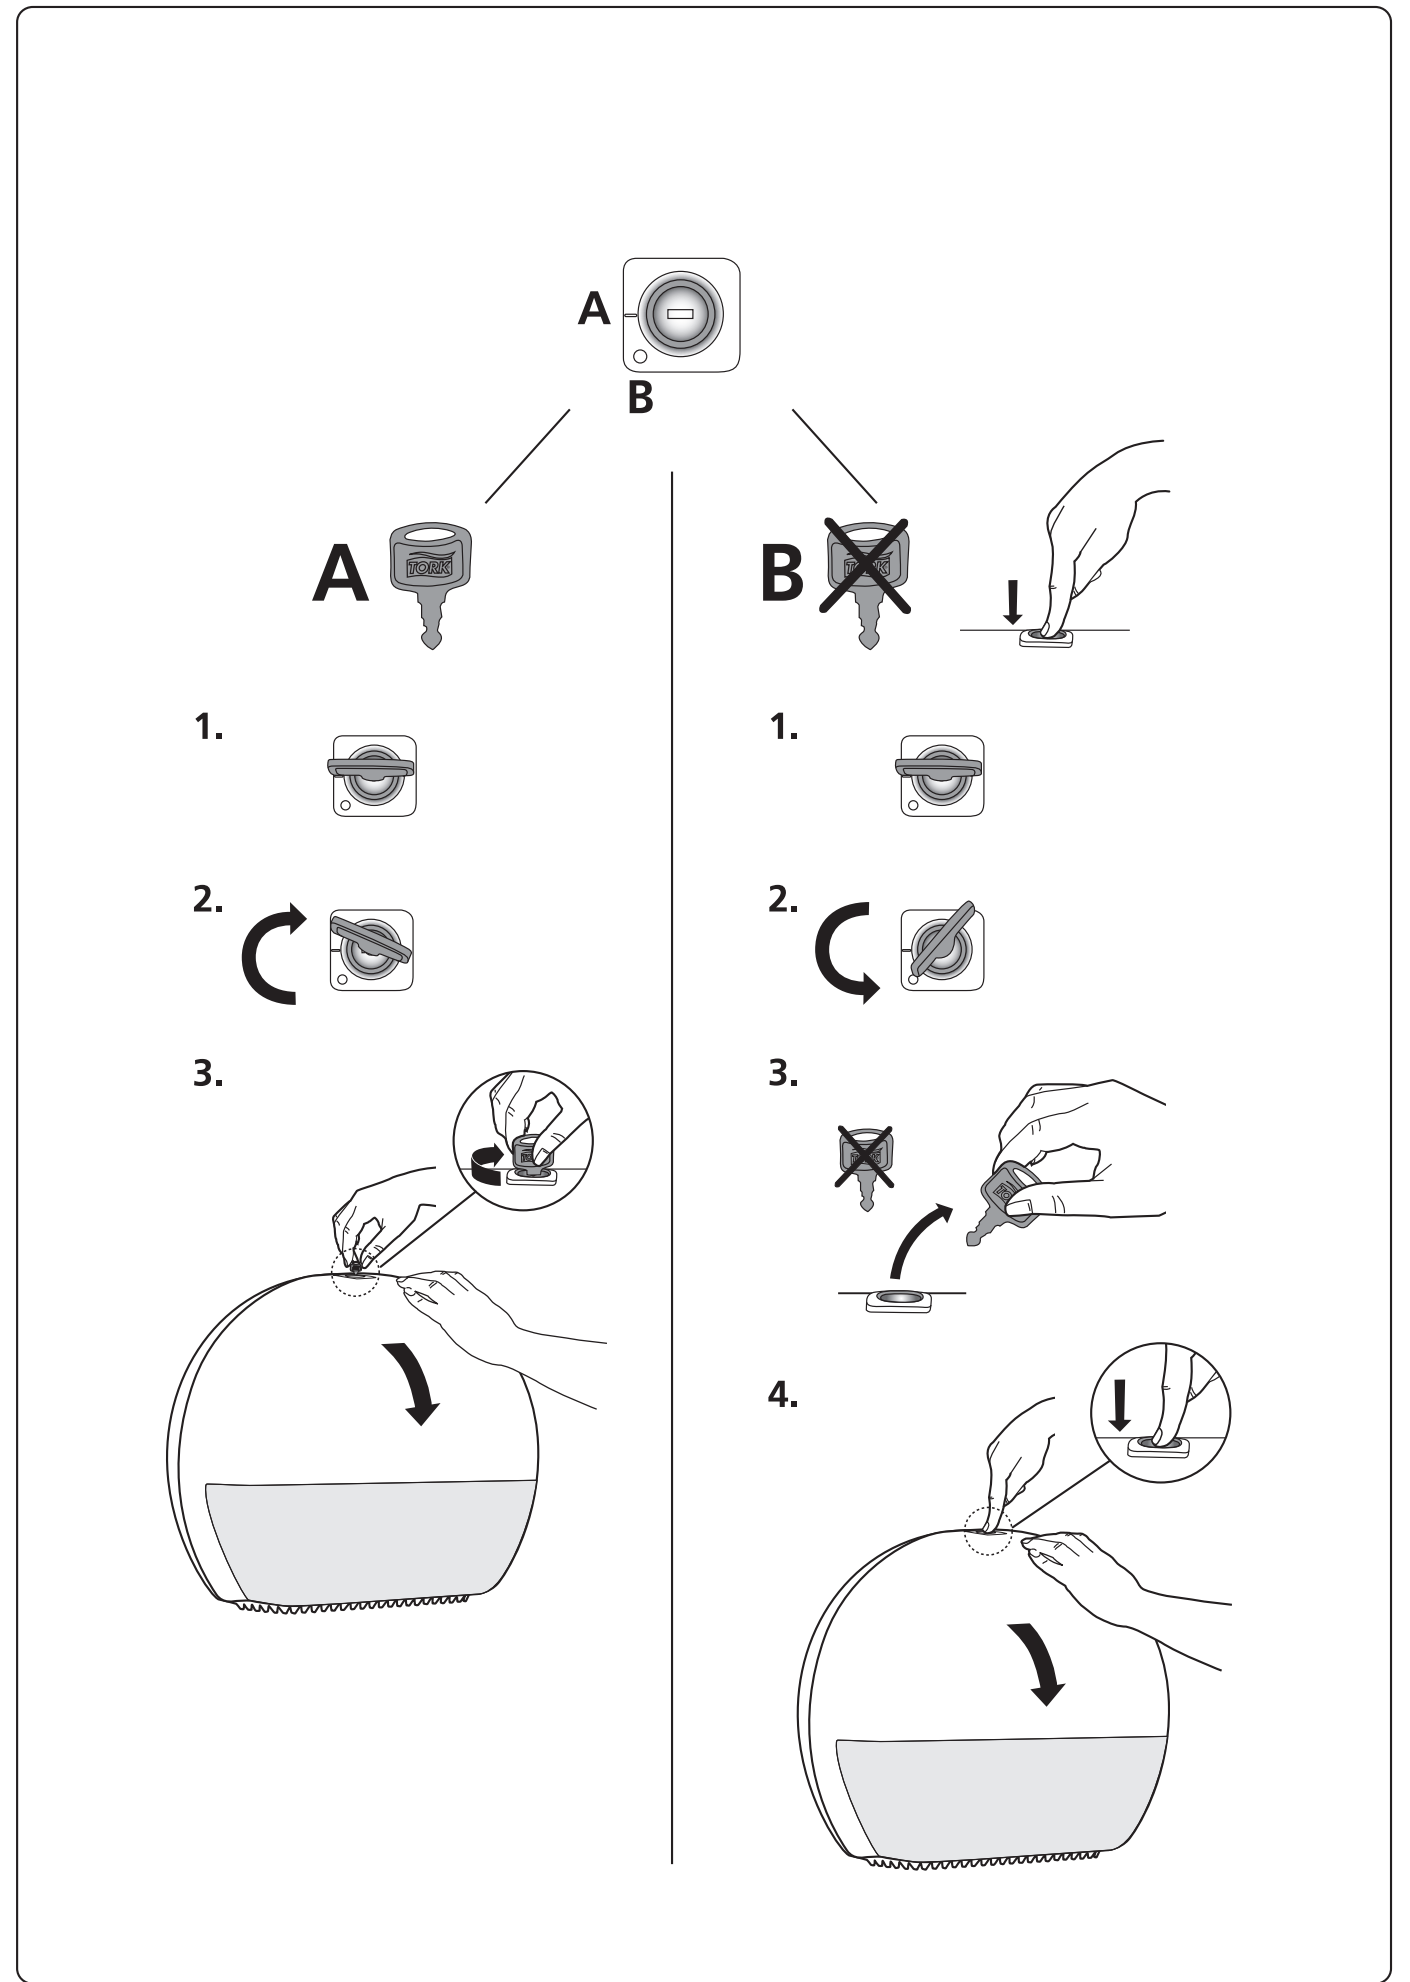

European Community Design Registration RCD 000929971

Jumbo Toilet Roll Dispenser

T1

Elevation
Design

3.

4.

1.

2.

3.

1.

2.

3.

 x 4

 x 4

4.

1.