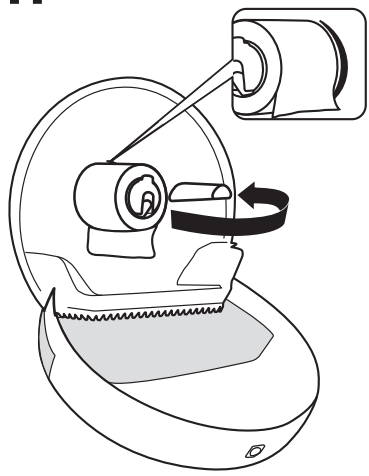

European Community Design Registration RCD 000929971

Jumbo Toilet Roll Dispenser

T1

Elevation
Design

3.

4.

1.

2.