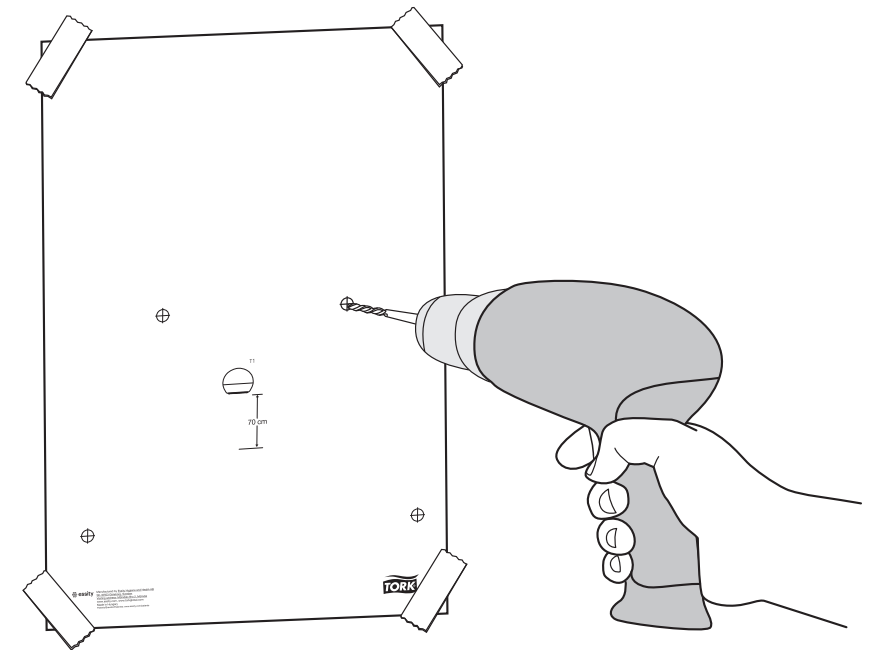

European Community Design Registration RCD 000929971

Jumbo Toilet Roll Dispenser

T1

Elevation
Design

3.

4.

1.

2.

3.

1.

2.

3.

 x 4

 x 4

4.

1.