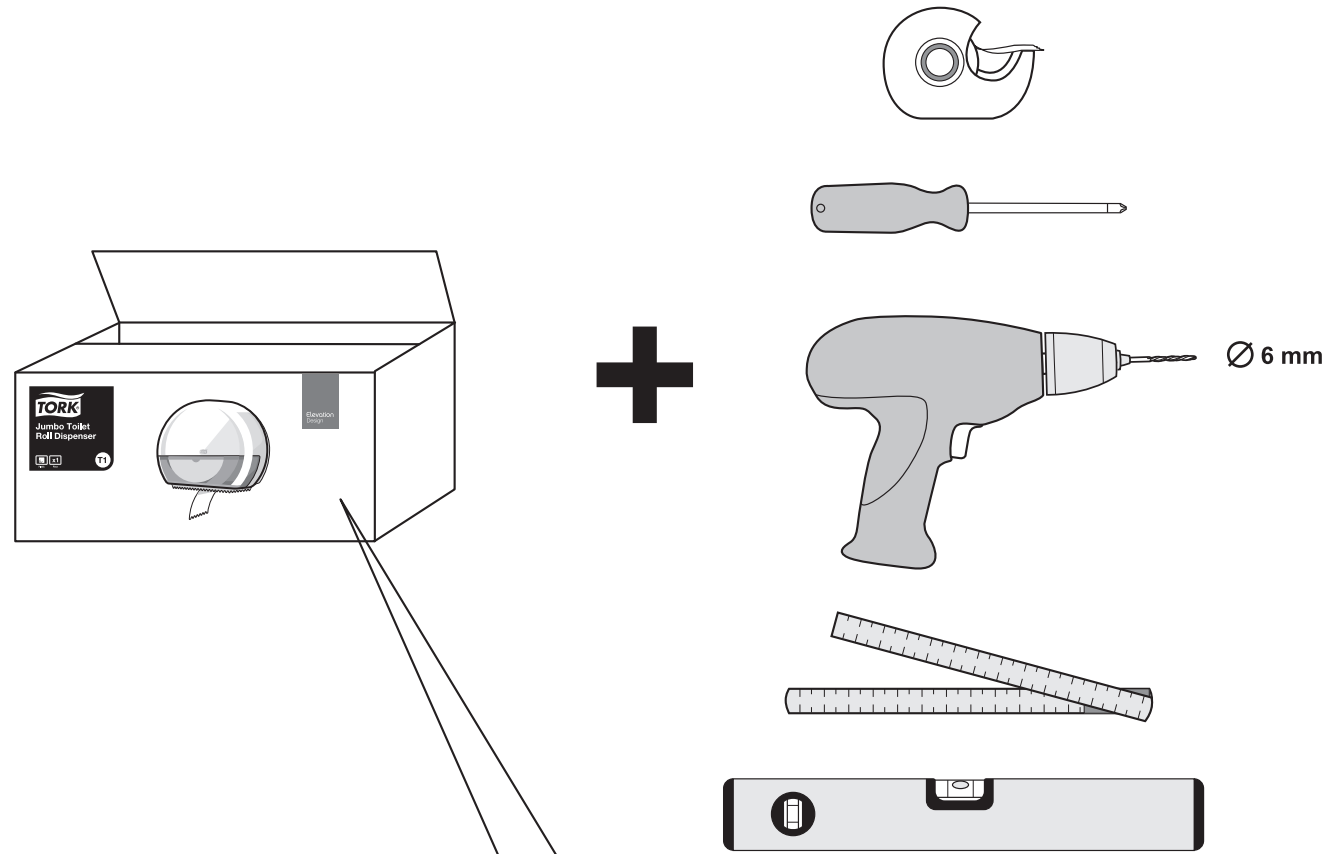

European Community Design Registration RCD 000929971

Jumbo Toilet Roll Dispenser

T1

Elevation
Design

3.

4.

1.

2.

3.

1.

2.

3.

 x 4

 x 4

4.

1.