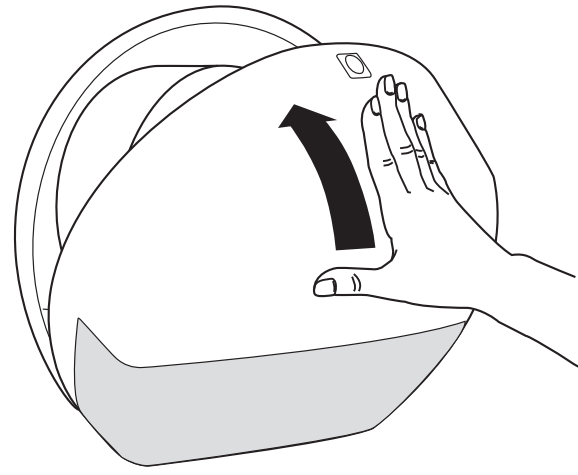

European Community Design Registration RCD 000929971

Jumbo Toilet Roll Dispenser

T1

Elevation
Design

3.

4.

1.

2.